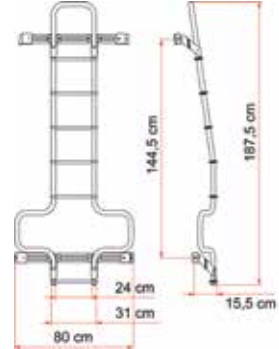

250-02039
FIAMMA DELUXE 6 DJ

A sturdy and lightweight external ladder with non-skid steps. Made from anodised aluminium, it is supplied with fixing bars for quick and easy installation on the rear door. It can also be combined with the Carry Bike 200 DJ (part number 350-02096). The Deluxe 6 DJ is suitable for installation on the following vehicles: Fiat Ducato, Citroen Jumper, Peugeot Boxer and Ford Transit (with double rear doors built after 2006). It has six steps.

Weights: 6.5kg