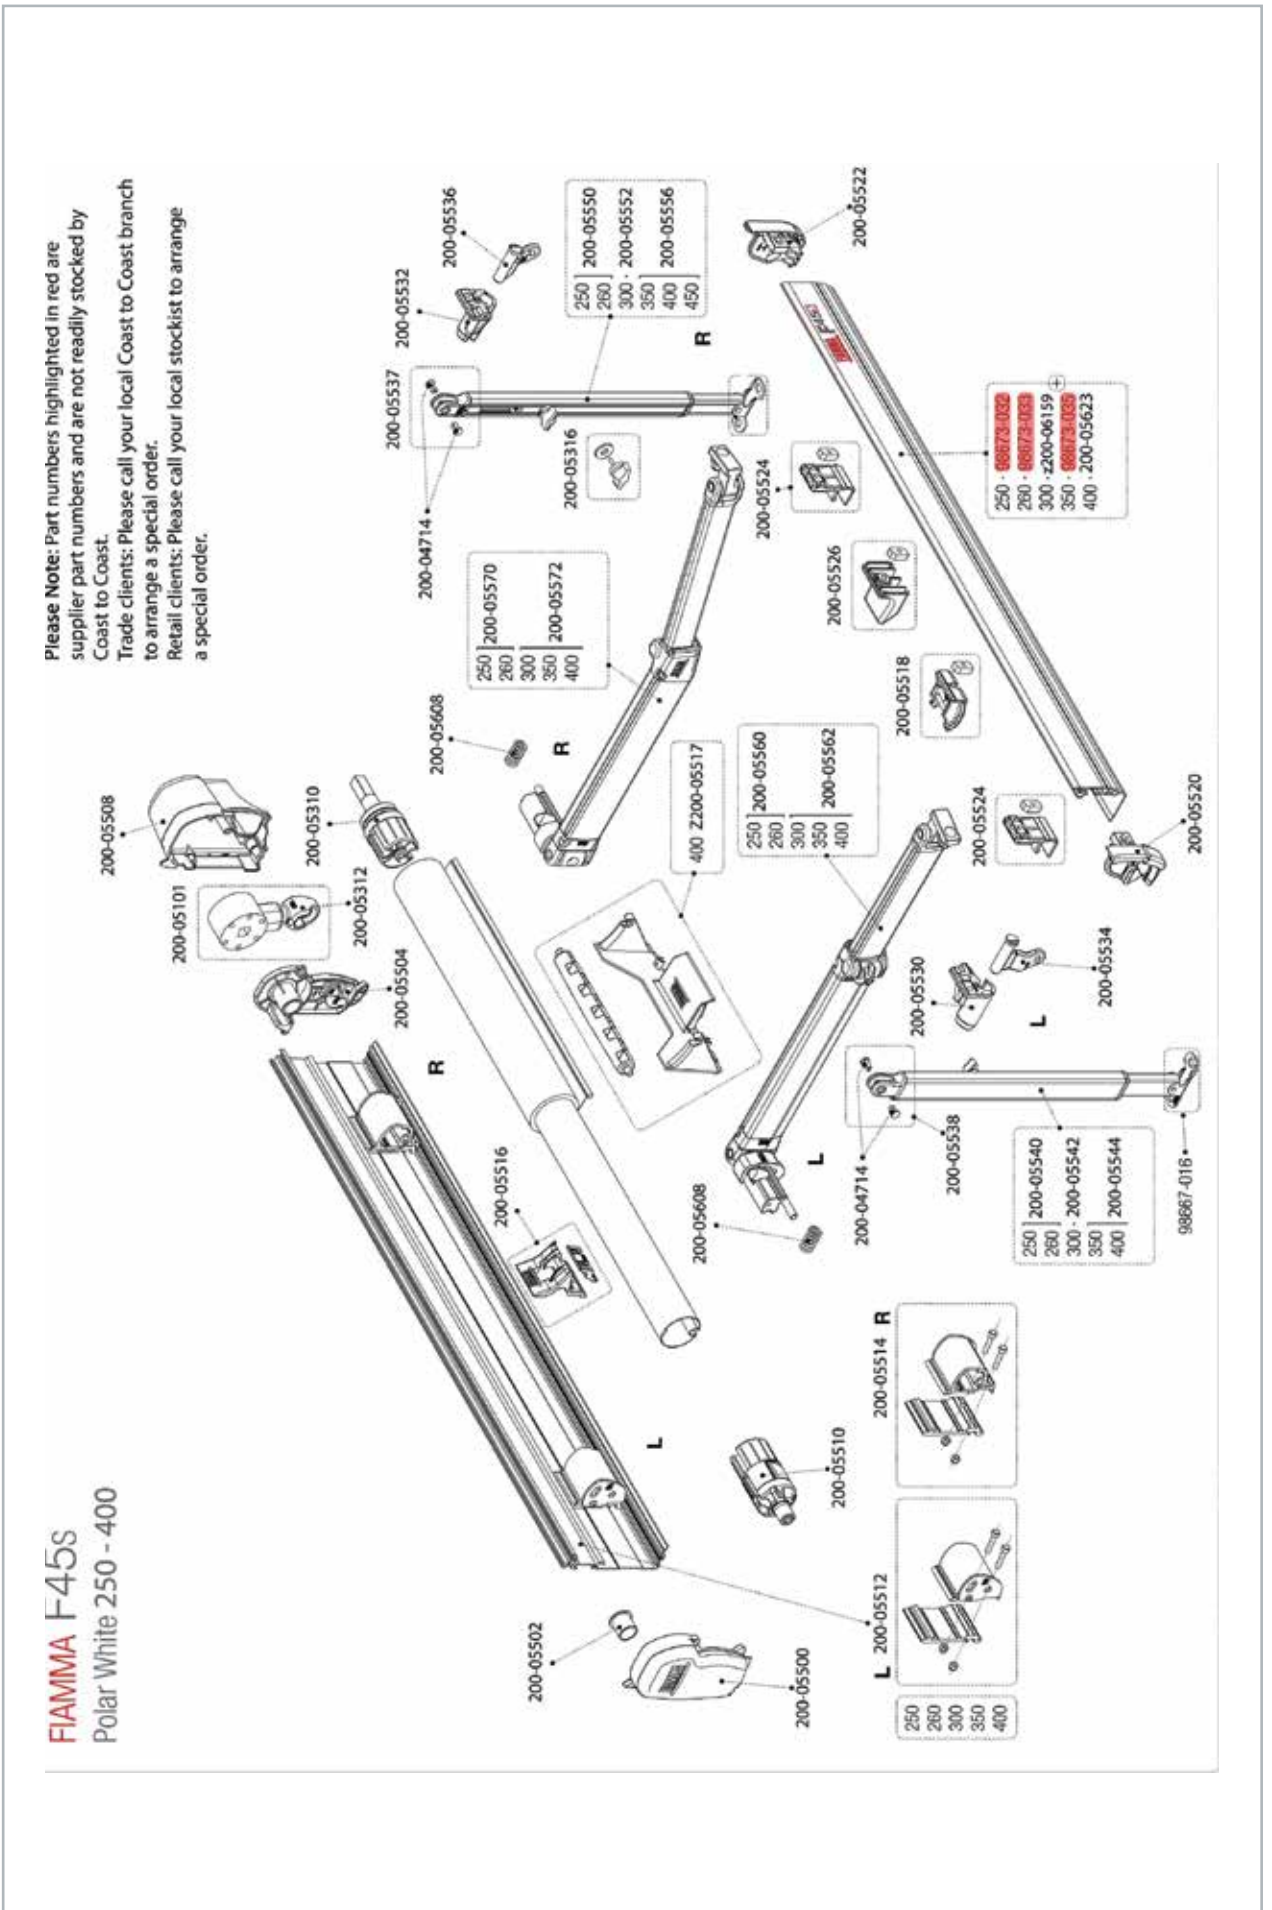

Weights: 5.5kg

200-08008
ADAPTER KIT FOR CLIP SYSTEM TO FIT FIAMMA F65 AWNINGS

200-08009
ADAPTER KIT FOR CLIP SYSTEM TO FIT FIAMMA F45 TIL AWNINGS

FIAMMA AWNING SPARE PARTS

FIAMMA F45L
Polar White 450-500