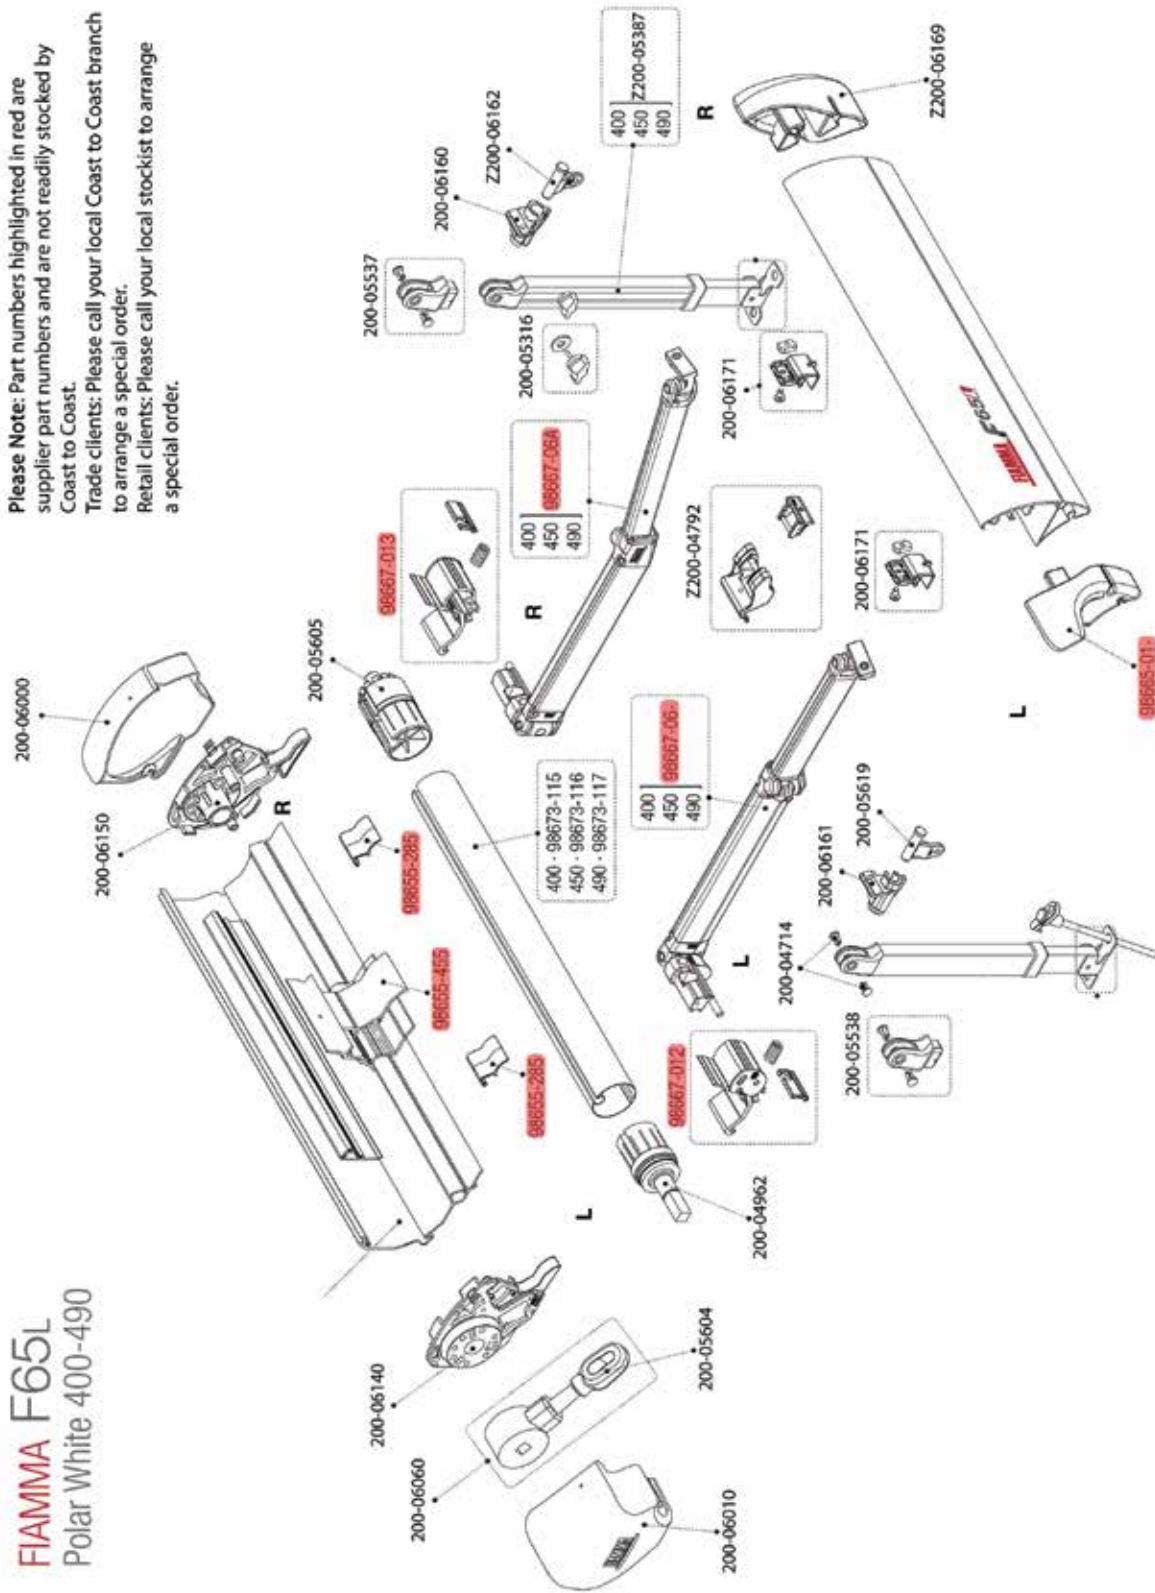

FIAMMA F65L
Polar White 400-490

Please Note: Part numbers highlighted in red are supplier part numbers and are not readily stocked by Coast to Coast.
Trade clients: Please call your local Coast to Coast branch to arrange a special order.
Retail clients: Please call your local stockist to arrange a special order.

FIAMMA AWNING SPARE PARTS