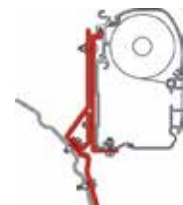

200-04632
FIAMMA AWNING VW T4 FITTING BRACKETS FOR F45

Suitable for VW T4 and VW T4 with a Lift Roof. Drilling required. Kit comprised of x2, 8cm brackets.