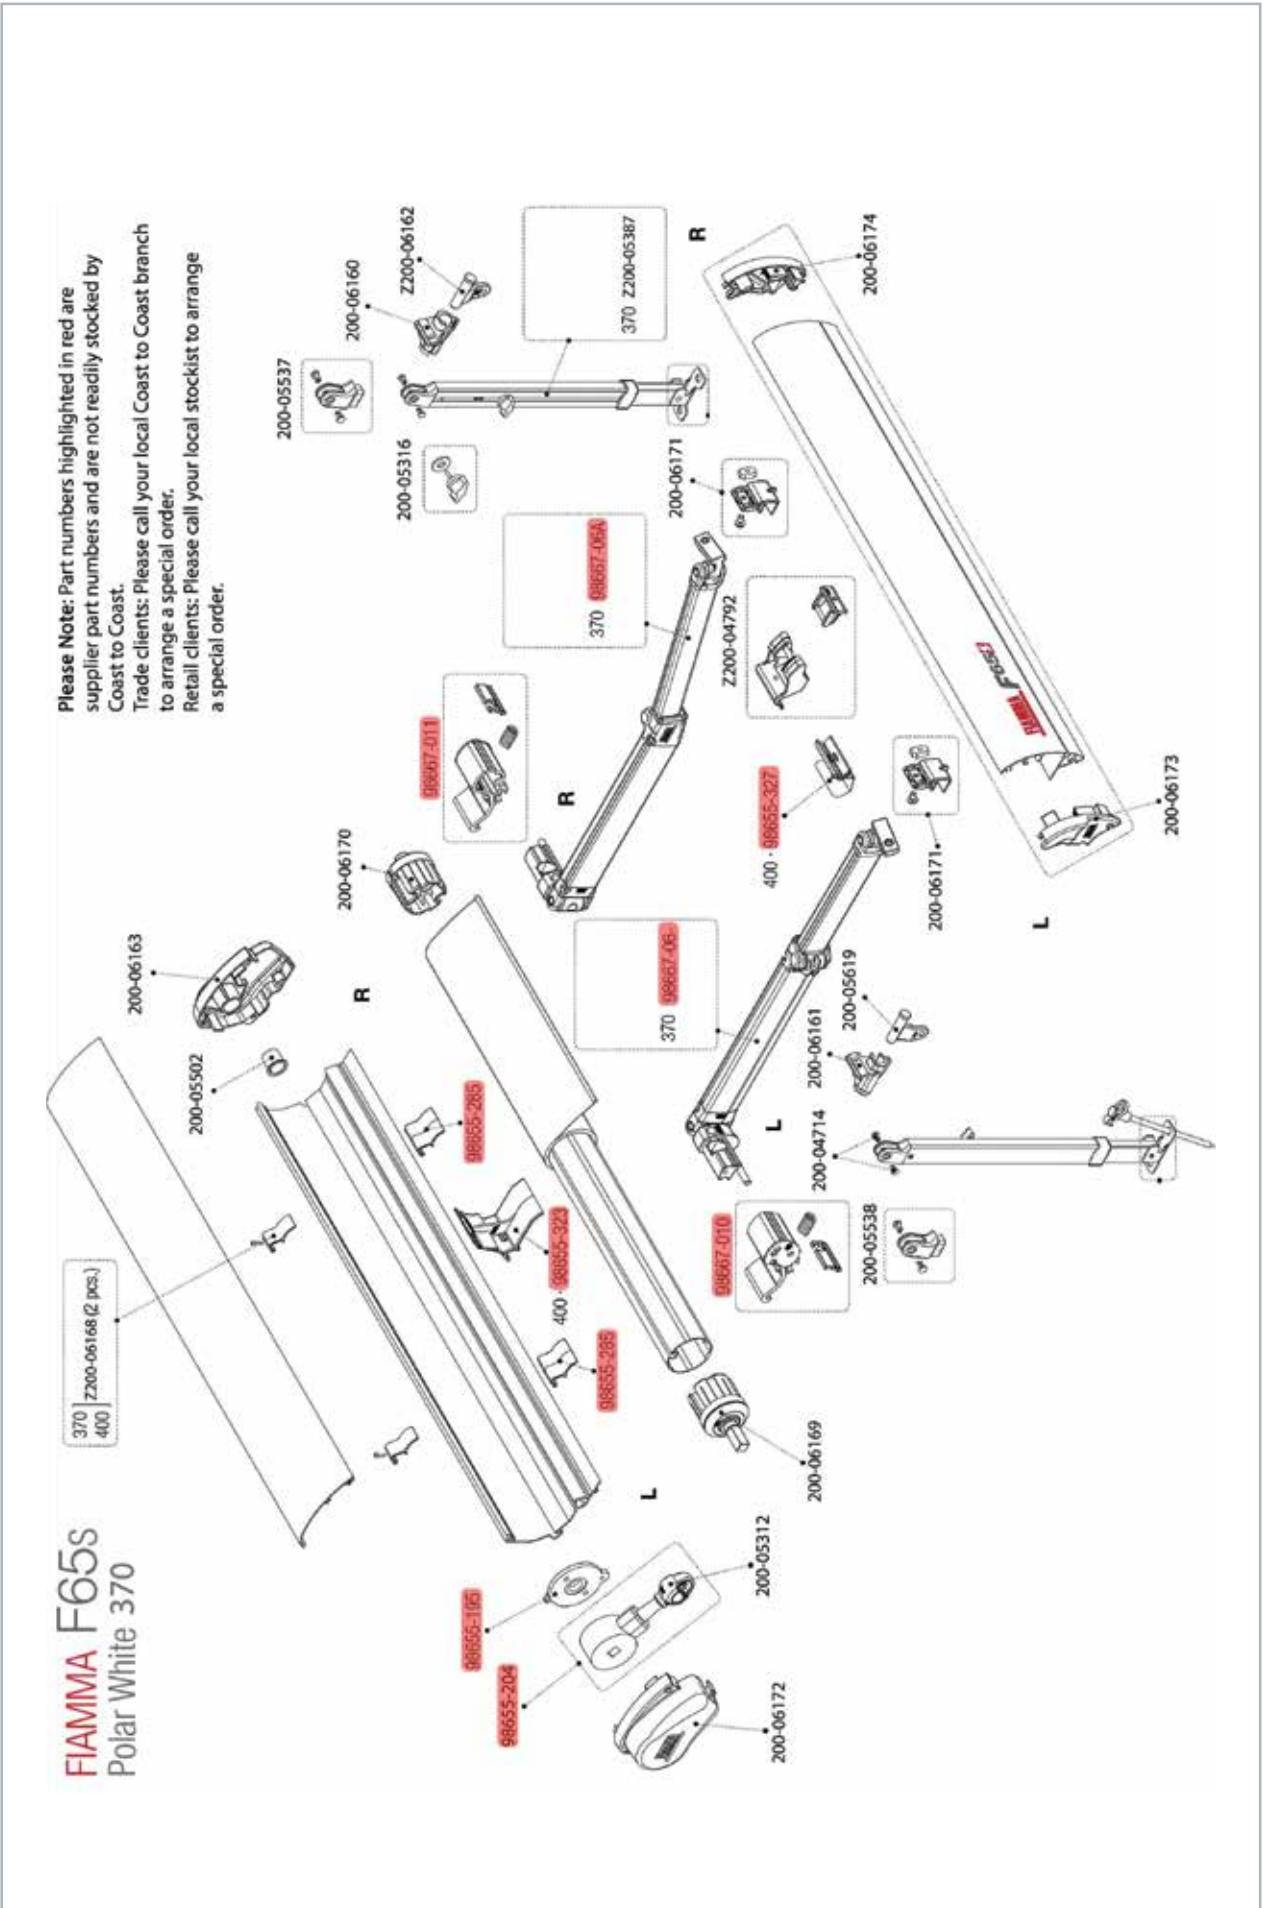

FIAMMA AWNING SPARE PARTS