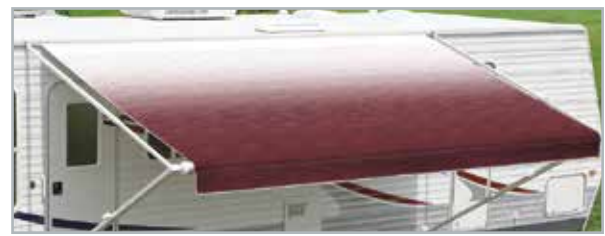

- 200-36500 10FT BURGUNDY SHALE FADE
- 200-36510 11FT BURGUNDY SHALE FADE
- 200-36520 12FT BURGUNDY SHALE FADE
- 200-36530 13FT BURGUNDY SHALE FADE
- 200-36540 14FT BURGUNDY SHALE FADE
- 200-36550 15FT BURGUNDY SHALE FADE
- 200-36560 16FT BURGUNDY SHALE FADE
- 200-36570 17FT BURGUNDY SHALE FADE
- 200-36580 18FT BURGUNDY SHALE FADE