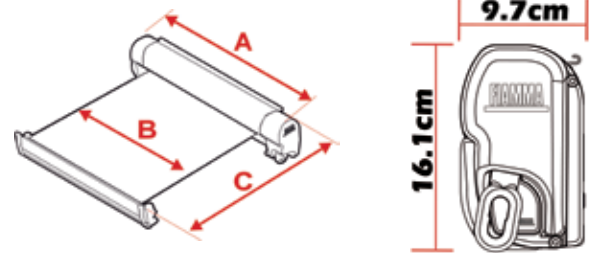

Description	Awning Length (A)	Height from Ground (B)	Extension (C)	Shade Surface	Weight
F45 L 450	452cm	435cm	250cm	10.9m ²	35kg
F45 L 500	502cm	485cm	250cm	12.0m ²	39kg

Aluminium Case Dimension:

200-20400
FIAMMA F45 L 450
 Royal Grey Awning