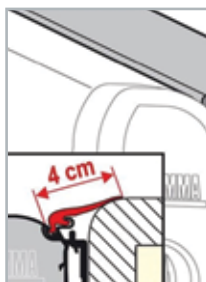

**200-04806
FIAMMA AWNING RAIN
GUARD M 550CM**

For awnings, mounted with adapter spaced out from the wall (up to 4cm) or on curved walls.