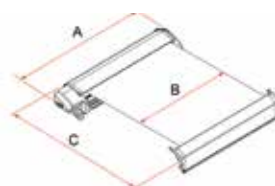

Description	Awning Length (A)	Canopy Length (B)	Extension Length (C)
Fiamma F80s 290	290cm	278cm	20 0cm
Fiamma F80s 320	320cm	308cm	250cm
Fiamma F80s 340	340cm	328cm	250cm
Fiamma F80s 370	370cm	358cm	250cm
Fiamma F80s 400	400cm	388cm	250cm
Fiamma F80s 425	425cm	412cm	250cm
Fiamma F80s 450	450cm	431cm	250cm