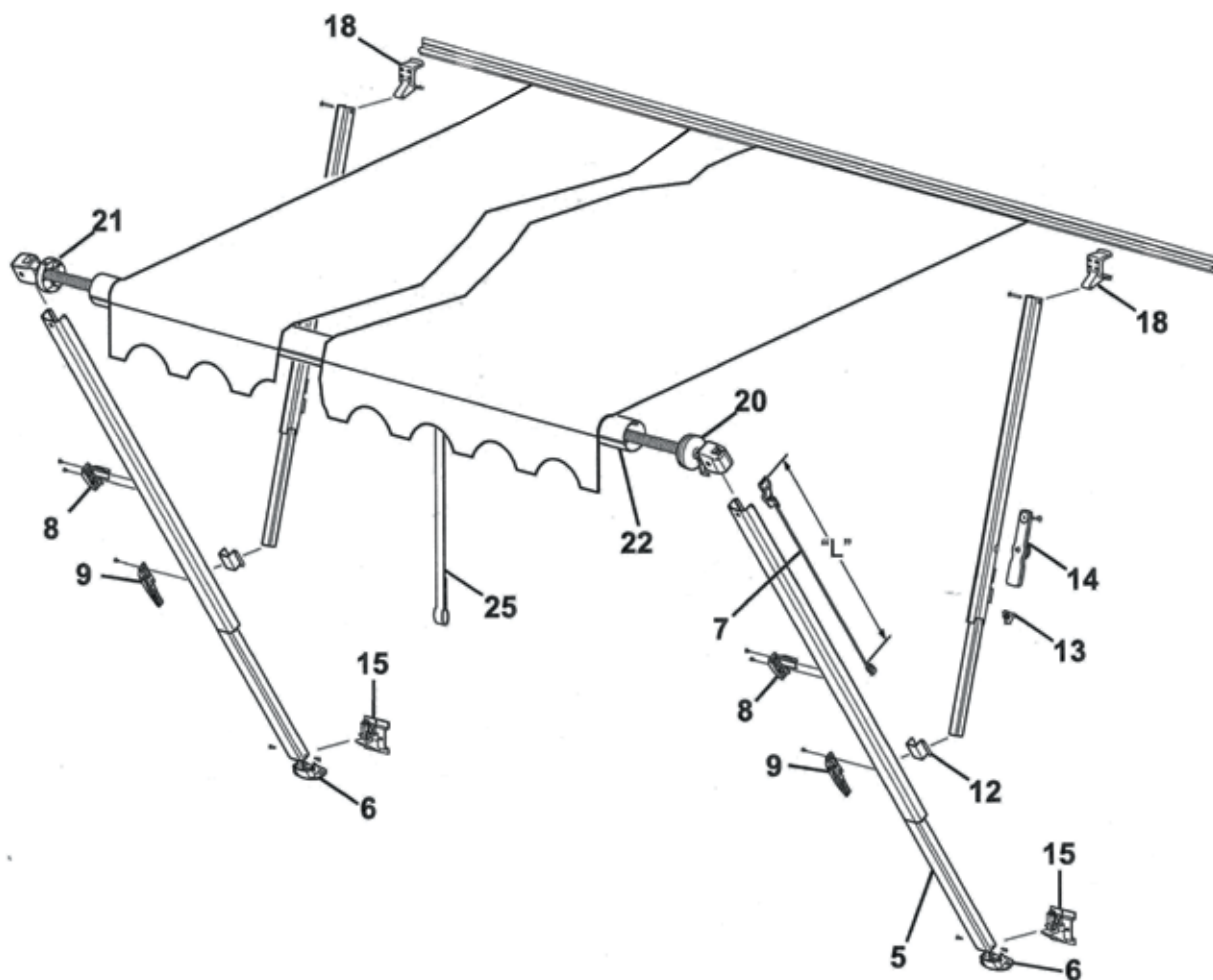

No.	Carefree Part No.	Coast Part No.	Description
6	901020	200-34200	Carefree BLACK car port foot for main inner arm
	901020W	200-34070	Carefree WHITE car port foot for main inner arm
7	901046W	200-34040	Carefree hardware remote lock WHITE - length: 38.5" (97.8cm)
	901046	200-34214	Carefree hardware remote lock BLACK - length: 38.5" (97.8cm)
8	901017	200-34202	Carefree BLACK travel lock
	901017W	200-34050	Carefree WHITE travel lock
9	901015W	200-34060	Carefree WHITE lift handle
	901015	200-34204	Carefree BLACK lift handle
12	R00405	200-34090	Carefree brace slider assembly
13	901022	200-34120	Carefree pair of BLACK locking knob with nut
14	902801W	200-34130	Carefree pair of WHITE canopy clamps
15	901019W	200-34080	Carefree WHITE bottom bracket
	901019	200-34206	Carefree BLACK bottom bracket

18	901018W	200-34140	Carefree WHITE top bracket
	901018	200-34208	Carefree BLACK top bracket
20	R00925WHT	200-34032	Carefree WHITE spring assembly cam end for 8'to18' awning (r/hand)
	R00925BLK	200-34212	Carefree BLACK spring assembly cam end for 8'to18' awning (r/hand)
	R00926WHT	200-34036	Carefree spring assembly cam end 18' to 21' awning (r/hand)
21	R00923WHT	200-34030	Carefree WHITE spring assembly non cam end for 8'to18' awning (l/hand)
	R00923BLK	200-34210	Carefree BLACK spring assembly non cam end for 8'to18' awning (l/hand)
	R00924WHT	200-34034	Carefree spring assembly non cam end 18'to21' awning (l/hand)
25	R022406-001	200-34160	Pull down strap for Carefree Fiesta awning
	030573	200-34194	Carefree Screw 1/4" 20UNC x 1/4" LG S/Steel
	R030345-007-MP	200-34196	Carefree Semi Tube Rivet
	901035	200-34170	Carefree Pull Down Wand

Note: Awning 7'11" and shorter use only x1 R/Hand Spring i.e. there is no L/Hand Spring