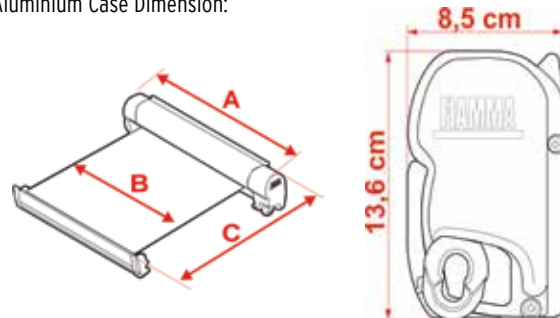

Use the table below to help decide which F45 S awning is right for you.

Description	Awning Length (A)	Height from Ground (B)	Extension (C)	Shade Surface	Weight
F45 S 190	185cm	169cm	100cm	1.7m²	11.5kg
F45 S 260	263cm	247cm	200cm	4.9m²	19.5kg
F45 S 300	308cm	292cm	250cm	7.3m²	23kg
F45 S 350	348cm	331cm	250cm	8.3m²	24kg
F45 S 400	398cm	381cm	250cm	9.5m²	27kg

Aluminium Case Dimension: