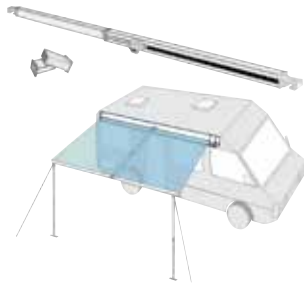

200-04602
FIAMMA STRAIGHT CENTRE RAFTER

Made from anodised aluminium, the Straight Rafter helps to keep the awning taut. It comes with wall clips allowing you to mount it, for storage, inside your vehicle. Best suited to awnings that extend up to 250cm, the Straight Rafter's extension ranges from 142cm - 265cm.

200-04634
FIAMMA AWNING VAN FITTING BRACKETS FOR F45

Suitable for vans such as Fiat Ducato (manufactured before 1994), Ford Transit, Mercedes Sprinter 208D KB. Drilling required. Kit comes with x2 types of brackets (x2 of each supplied), one suits Fiat Ducato (manufactured before 1994); the other suits Ford Transit, Mercedes Sprinter 208D KB. Brackets are 8cm in length.