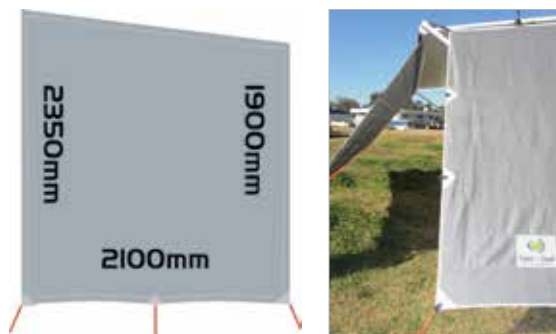

200-09198
REPLACEMENT BAG FOR SIDE SUNSCREENS