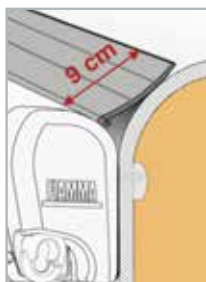

**200-04802
FIAMMA AWNING
RAIN GUARD L 550CM**

Suited to awnings that have been fitted using one of the adapter brackets that resulted in a gap of up to 9cm between the awning case and the RV wall. Can also be used on curved walls.