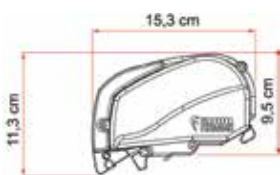

Description	Awning Length (A)	Canopy Length (B)	Extension Length (C)
Fiamma F80s 290	290cm	278cm	20 0cm
Fiamma F80s 320	320cm	308cm	250cm
Fiamma F80s 340	340cm	328cm	250cm
Fiamma F80s 370	370cm	358cm	250cm
Fiamma F80s 400	400cm	388cm	250cm
Fiamma F80s 425	425cm	412cm	250cm
Fiamma F80s 450	450cm	431cm	250cm