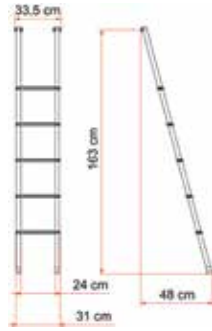

250-02037
FIAMMA DELUXE 5B LADDER

A quality aluminium ladder for sleeping berths in RVs. It has a 15° inclination and handy nylon hooks to hold it in position. The 5B Ladder has five steps.

Weights: 2.6kg