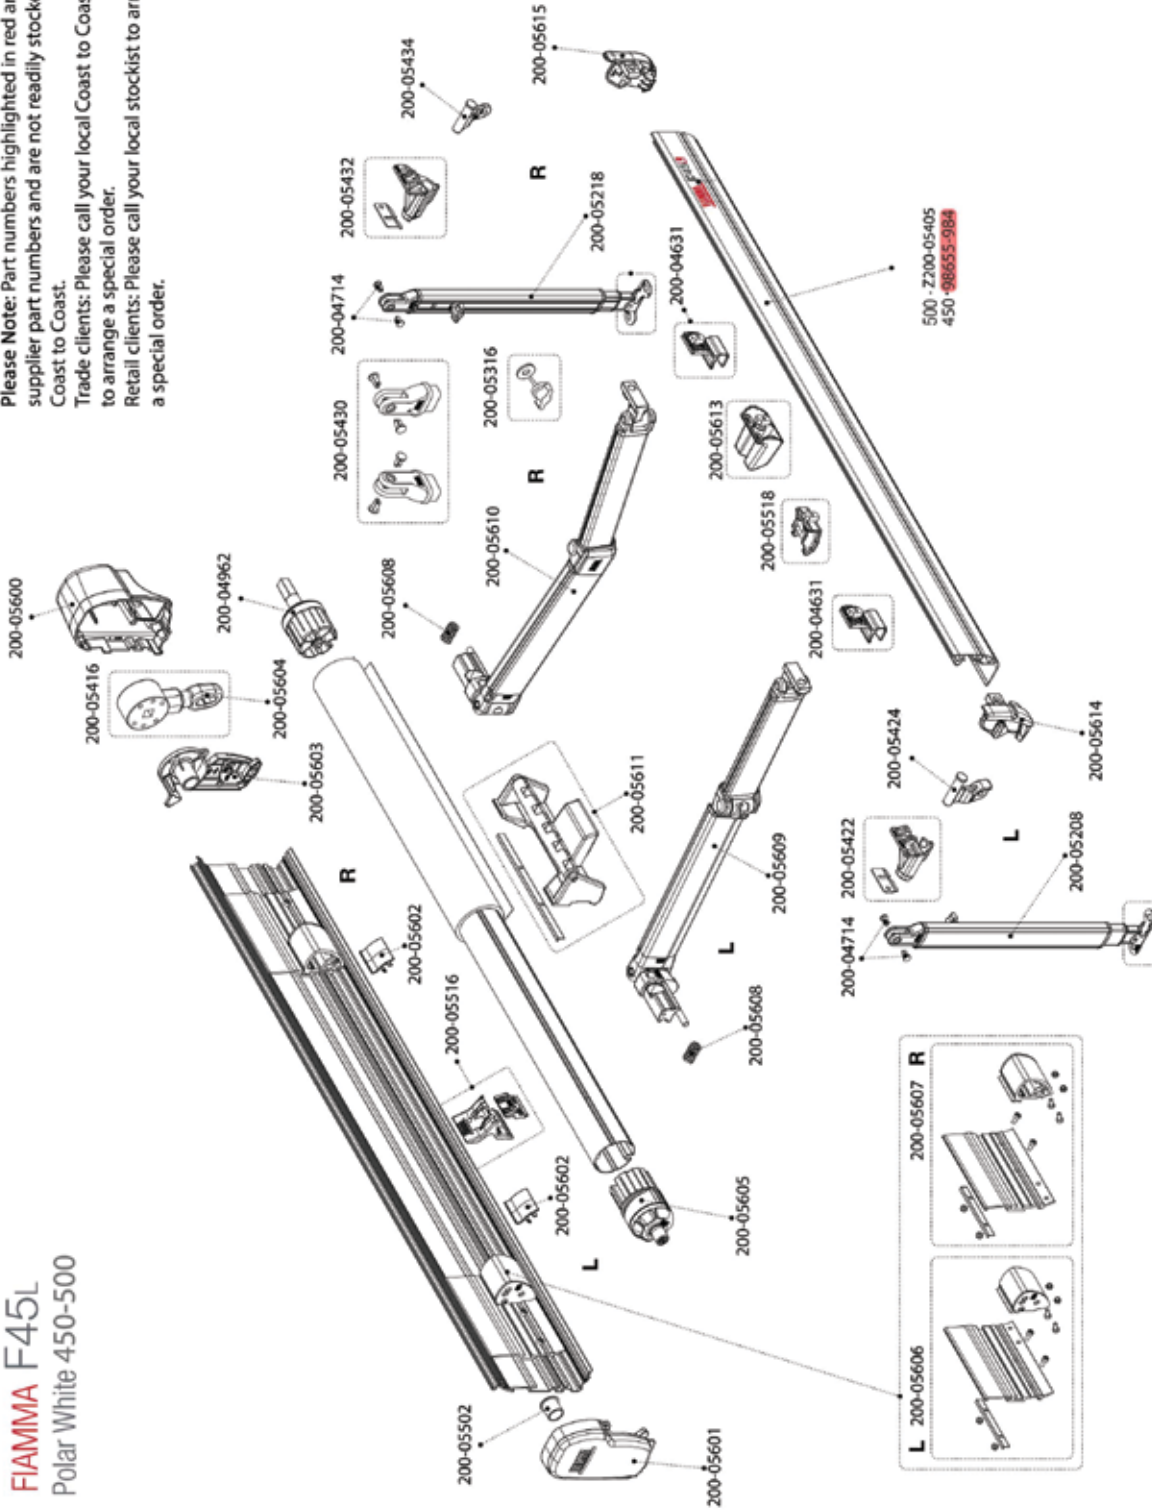

FIAMMA F45L
Polar White 450-500

Please Note: Part numbers highlighted in red are supplier part numbers and are not readily stocked by Coast to Coast.
Trade clients: Please call your local Coast to Coast branch to arrange a special order.
Retail clients: Please call your local stockist to arrange a special order.