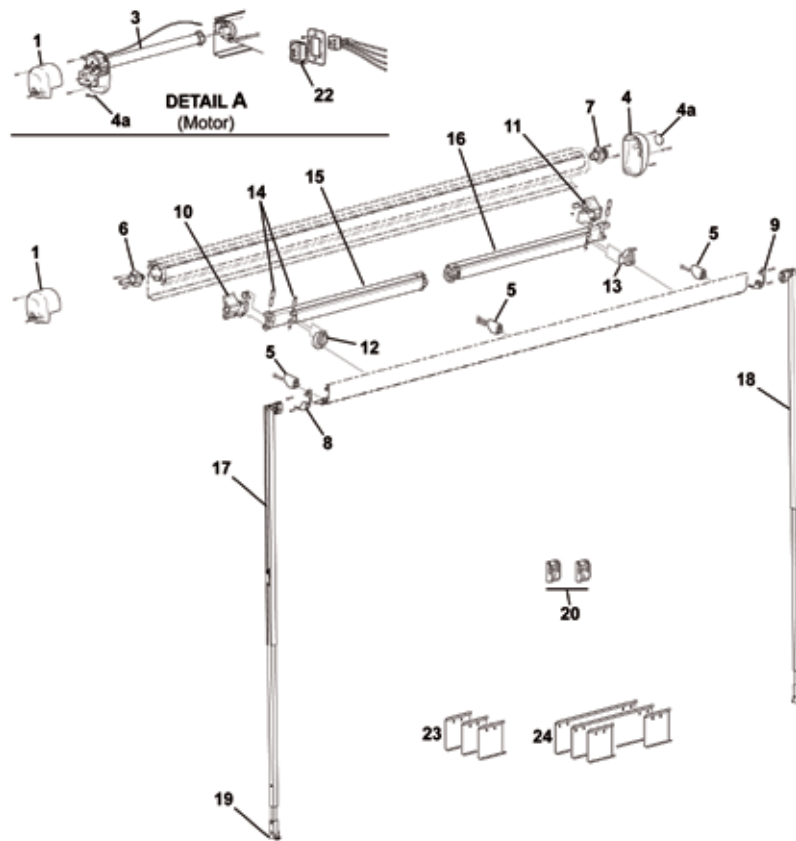

No.	Carefree Part No.	Coast Part No.	Description
6	R001618WHT	200-38502	Freedom L/H End Cap Top White
3	R001637WHT	200-38500	Freedom L/H Motor Assy White
4	R001620WHT	200-38504	Freedom R/H End Cap White
4a	R040792-005	200-38506	Freedom Plug White
5	R001621	200-38508	Freedom Ramp Kit Lead Rail
6	R001622	200-38510	Freedom L/H Roller Tube End Plug
7	R001623	200-38512	Freedom R/H Roller Tube End Plug
8	R001624WHT	200-38514	Freedom L/H End Plate Lead Rail White
9	R001625WHT	200-38516	Freedom R/H End Plate Lead Rail White
10	R001626	200-38518	Freedom L/H Knuckle Assy Case
11	R001627	200-38520	Freedom R/H Knuckle Assy Case
12	R001628	200-38522	Freedom L/H Assy Pivot
13	R001629	200-38524	Freedom R/H Assy Pivot
14	R001630	200-38526	Freedom Hardware Pack Arm Attach - 1 Arm
15	R012530-TB76L	200-38528	Freedom L/H Spring Arm Assy - Used with 2.57m

	R012530-TB94L	200-38532	Freedom L/H Spring Arm Assy - Used with 3.0m & Up
16	R012530-TB76R	200-38530	Freedom R/H Spring Arm Assy - Used with 2.57m
	R012530-TB94R	200-38534	Freedom R/H Spring Arm Assy - Used with 3.0m & Up
17	R001654-001	200-38536	Freedom L/H Vertical Support Leg - Used with 2.44m & 2.57m
	R001654-002	200-38540	Freedom L/H Vertical Support Leg - Used with 3.0m & Up
18	R001654-101	200-38538	Freedom R/H Vertical Support Leg - Used with 2.44m & 2.57m
	R001654-102	200-38542	Freedom R/H Vertical Support Leg - Used with 3.0m & Up
19	R00394	200-38544	Freedom Carport Foot
20	R019283-005	200-38546	Freedom Kit Bottom Bracket White
22	R001605	200-38548	Freedom Switch Kit
23	R019311-001	200-38550	Freedom Hardware Pack 2.43m to 4.0m
24	R019311-003	200-38552	Freedom Hardware Pack 4.50m to 5.0m