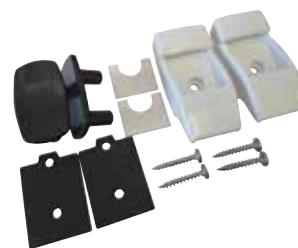

**200-04902
FIAMMA LEG WALL
BRACKET KIT FOR
F45 AWNINGS**

These wall brackets are made of a sturdy, white plastic to complement the colour of your RV. Suitable for F45S and F45L awnings. Comes in a set of 2.