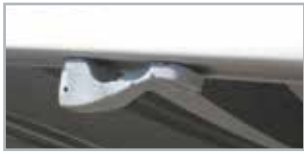

200-08002
FIAMMA FAST CLIP

Used to attach the walls of a Fiamma Privacy Room to an awning canopy, the improved Fast Clip system is suitable for use on awnings with a 250cm extension only. Its upper bar is now divided into 4 pieces allowing for precise closing at each section. Each section is now stronger with strengthened joints to minimise central bending. The levers have been made stationary (they can't come out of their position) and larger. This allows for easier unhooking. By turning the levers, the grip on the awning canopy can be increased/decreased. The plastic end caps have been shaped to limit damage to the side walls when threading them into the track on the Fast Clip System.