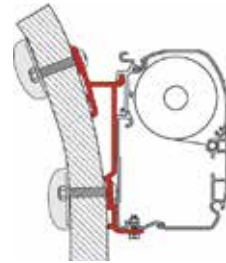

Suitable for RV's with a flat outer wall. An optional extra bracket for those who wish to strengthen their current mounting. Drilling required. Kit comprises of x1, 12cm "S" bracket.

200-04612
FIAMMA CARAVANSTORE CENTRE RAFTER XL

200-04653
FIAMMA AWNING MOUNTING BRACKET FOR F45 15 DEGREE

Suitable for RV's with a slight curve towards the rooftop and for those wanting to mount the awning closer towards the curve of the roof. Drilling required. Kit comprised of x1, 11cm bracket.