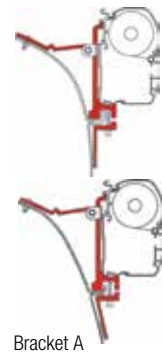

200-04634
FIAMMA AWNING VAN FITTING BRACKETS FOR F45

Suitable for vans such as Fiat Ducato (manufactured before 1994), Ford Transit, Mercedes Sprinter 208D KB. Drilling required. Kit comes with x2 types of brackets (x2 of each supplied), one suits Fiat Ducato (manufactured before 1994); the other suits Ford Transit, Mercedes Sprinter 208D KB. Brackets are 8cm in length.

Bracket A