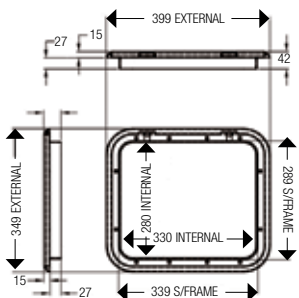

600-00020
COAST DOOR 1 (BLACK)

Has one centre lock and one set of keys. (M500-200)