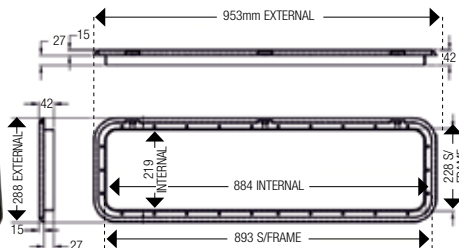

600-00028
COAST DOOR 5 (BLACK)

Has two locks and two sets of keys. (M500-240)