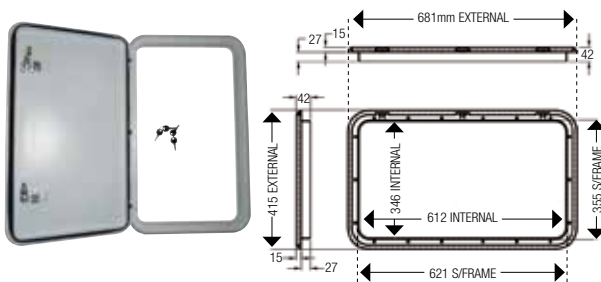

600-00000
COAST DOOR 1

Has one centre lock and one set of keys. (M500-100)

600-00002
COAST DOOR 2

Has two locks and two sets of keys. (M500-110)

600-00004
COAST DOOR 3

Has two locks and two sets of keys. (M500-120)