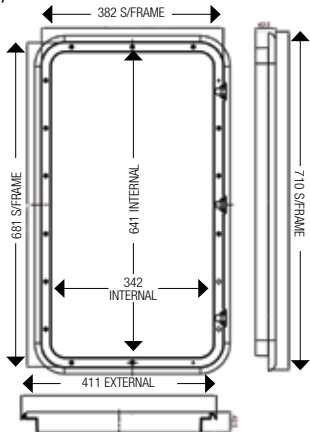

600-00018
COAST DOOR 10 TUNNEL BOOT DOOR

Has two locks and two sets of keys.