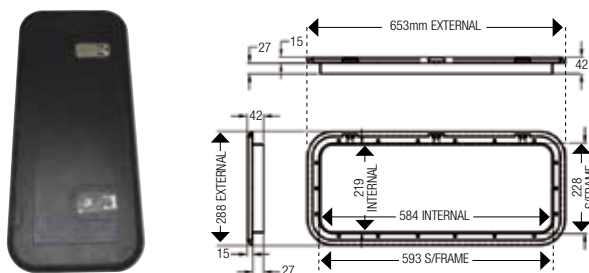

600-00030

COAST DOOR 6 (BLACK)

Has two locks and two sets of keys. (M500-250)