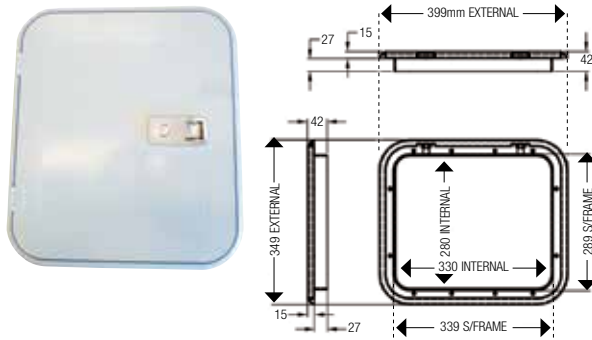

600-00000
COAST DOOR 1

Has one centre lock and one set of keys. (M500-100)

600-00002
COAST DOOR 2

Has two locks and two sets of keys. (M500-110)

600-00004
COAST DOOR 3

Has two locks and two sets of keys. (M500-120)