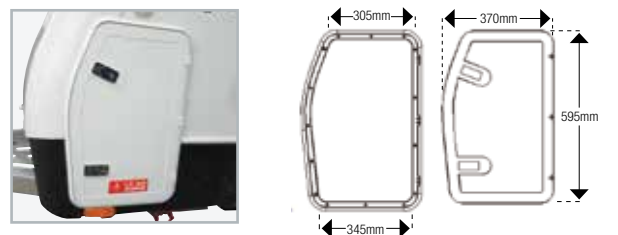

600-00012
COAST DOOR 7

Suitable for installation on the 'entry' side of the caravan.