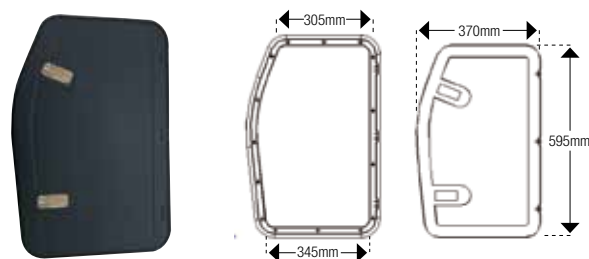

Has two locks and two sets of keys. (M500-240)

600-00030

COAST DOOR 6 (BLACK)

Has two locks and two sets of keys. (M500-250)

600-00032

COAST DOOR 7 (BLACK)

Suitable for installation on the 'closed' side of the caravan.