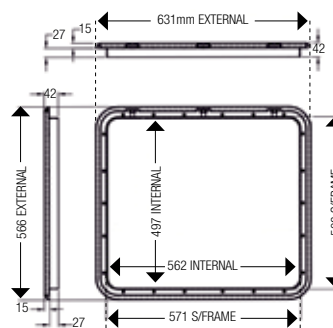

600-00026
COAST DOOR 4 (BLACK)

Has two locks and two sets of keys. (M500-230)