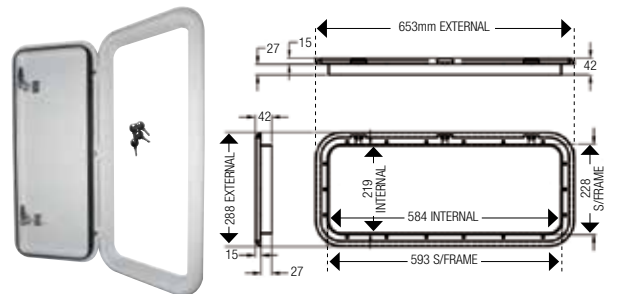

600-00010
COAST DOOR 6

Has two locks and two sets of keys. (M500-150)