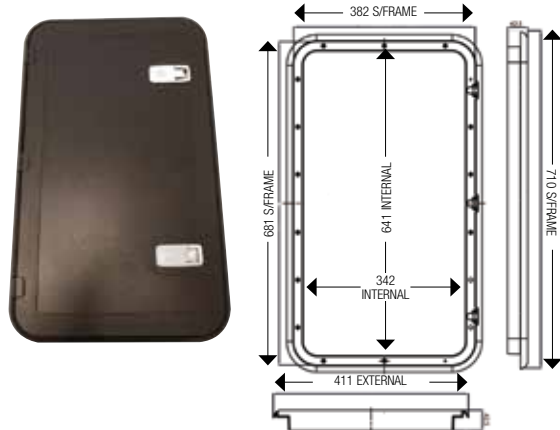

600-00038

COAST DOOR 10 (BLACK) TUNNEL BOOT DOOR

Has two locks and two sets of keys.

600-00357

WHITE DOOR LOCK

Sold as a single lock with a set of keys. Suitable for use on Coast Access Doors

600-00359

CHROME DOOR LOCK

Sold as a single lock with a set of keys. Suitable for use on Coast Access Doors

GRAB HANDLES

600-00110

WHITE METAL GRAB HANDLE 150MM

To suit Jayco.

600-00120

WHITE CARAVAN PLASTIC GRAB HANDLE - MODEL 86

This is a sturdy plastic handle designed to act as a convenient grabbing point on corners of RVs.

CABIN HOOKS

600-00148

CHROME CABIN HOOK 75MM

600-00150

CHROME CABIN HOOK 100MM