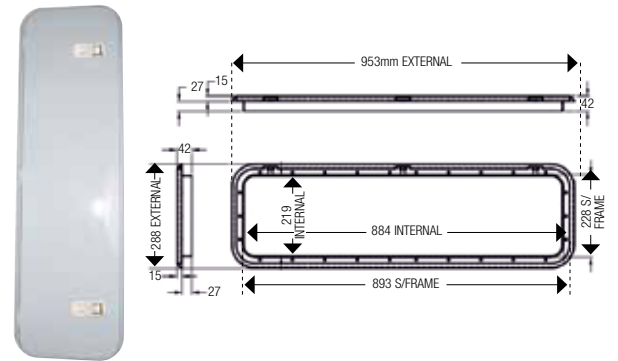

600-00008
COAST DOOR 5

Has two locks and two sets of keys. (M500-140)