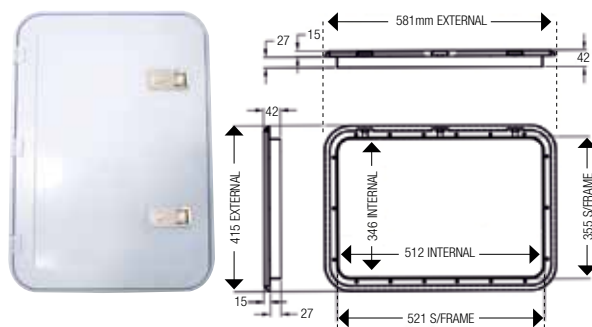

600-00000
COAST DOOR 1

Has one centre lock and one set of keys. (M500-100)

600-00002
COAST DOOR 2

Has two locks and two sets of keys. (M500-110)

600-00004
COAST DOOR 3

Has two locks and two sets of keys. (M500-120)