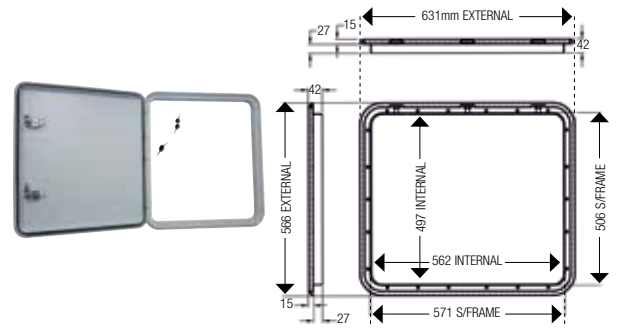

600-00006
COAST DOOR 4

Has two locks and two sets of keys. (M500-130)