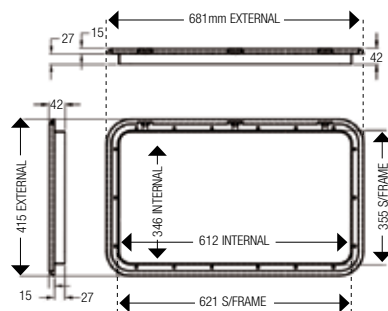

600-00022
COAST DOOR 2 (BLACK)

Has two locks and two sets of keys. (M500-210)