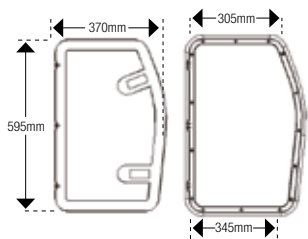

(Slide mechanism not included).