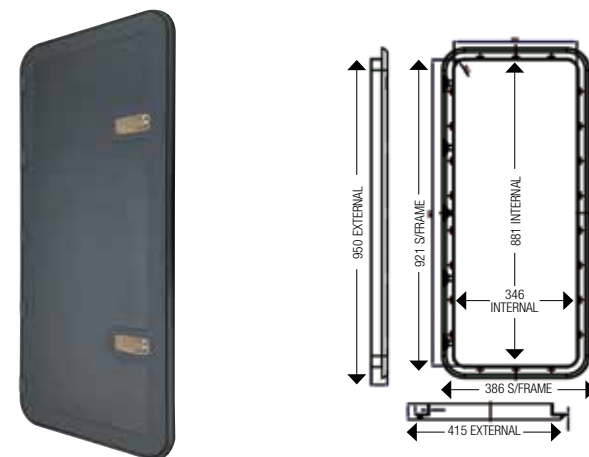

600-00034

COAST DOOR 8 (BLACK)

Suitable for installation on the 'entry' side of the caravan.

600-00036

COAST DOOR 9 (BLACK)

Has two locks and two sets of keys.

600-00038

COAST DOOR 10 (BLACK) TUNNEL BOOT DOOR