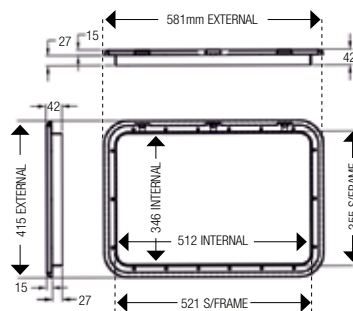

600-00024
COAST DOOR 3 (BLACK)

Has two locks and two sets of keys. (M500-220)