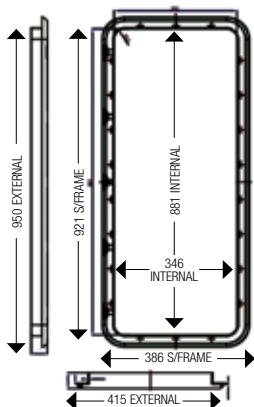

600-00016
COAST DOOR 9

Has two locks and two sets of keys.