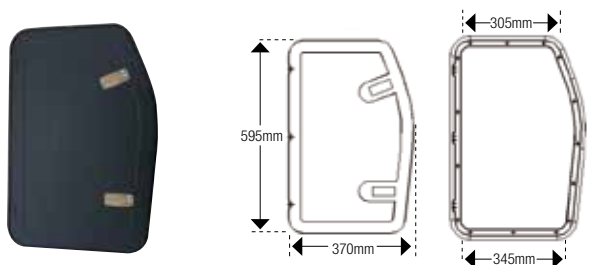

600-00034

COAST DOOR 8 (BLACK)

Suitable for installation on the 'entry' side of the caravan.