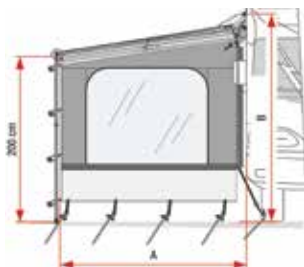

200-08099 FIAMMA SIDE W PRO CARAVAN STORE XL

Suits 2.8m, 3.1m and 3.6m awnings